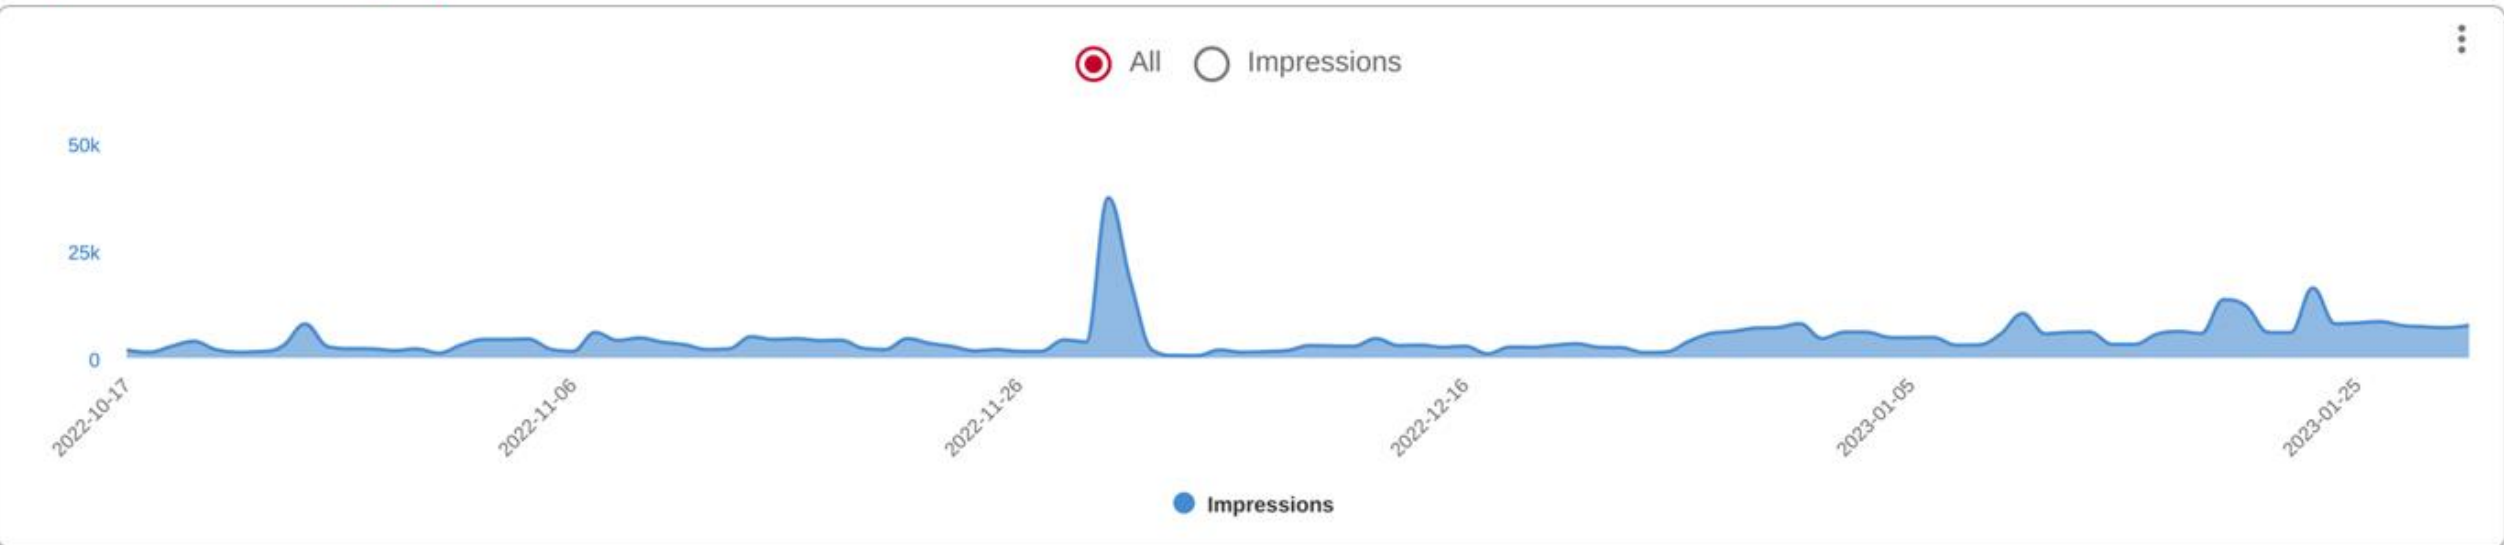

Impressions & Clicks by Day

Tactic Performance

Audio

WESTERN REGIONAL CONFERENCE ON PROBLEM GAMBLING AWARENESS

FOCUS ON THE FUTURE

SAVE THE DATE!

May 1-4, 2023
Seattle, Washington

WHO SHOULD ATTEND: