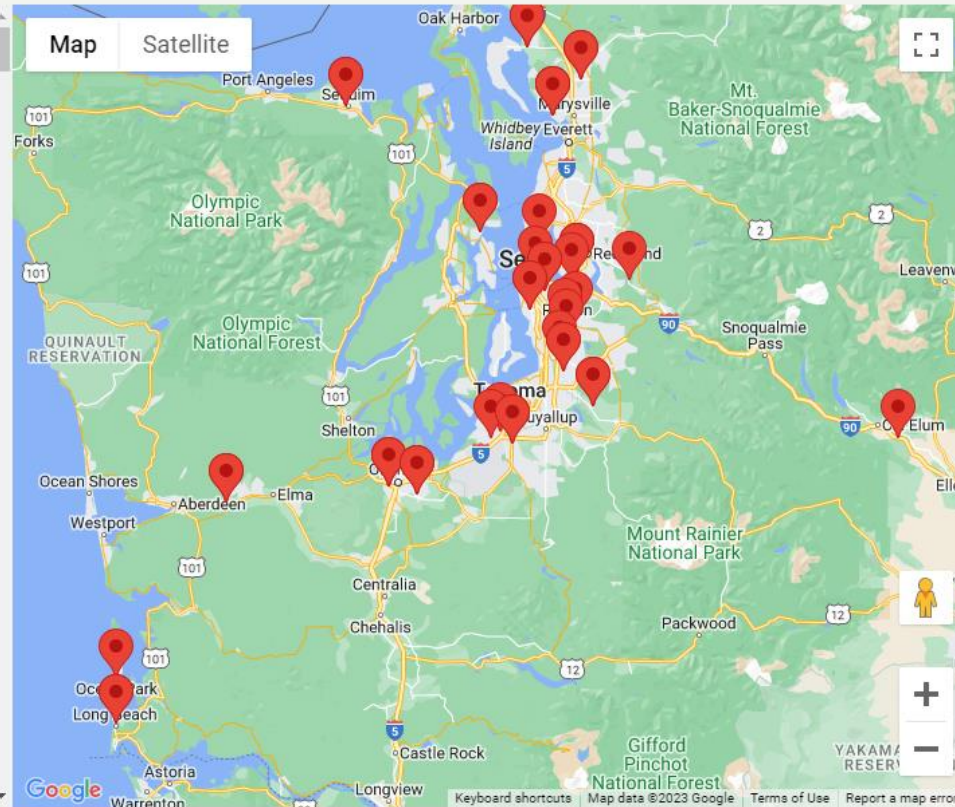

Directory Map: first step is treatment providers (CGC's/IGDC's), then much more to come

Enter your zip code below to find problem gambling treatment providers near you.

ENTER ZIP CODE

25 miles

SELECT LANGUAGES

SELECT CATEGORIES

Cathlene Ramsdell, LMFT, ICGC-I

435 W Bell St Suite D
Service Line: 360-808-9620

Wanessa Moldestad, ICGC-I – Coastal Treatment Services

12835 Bel-Red Rd Suite 145
Service Line: 425-646-4406

Ellie Lorenz, SUDP, ICGC-II – E L Counseling & Consulting

9325 Upper Peo Point Rd
Service Line: 509-674-5059

Dawn Lee, ICGC-I – didgwalic Wellness Center